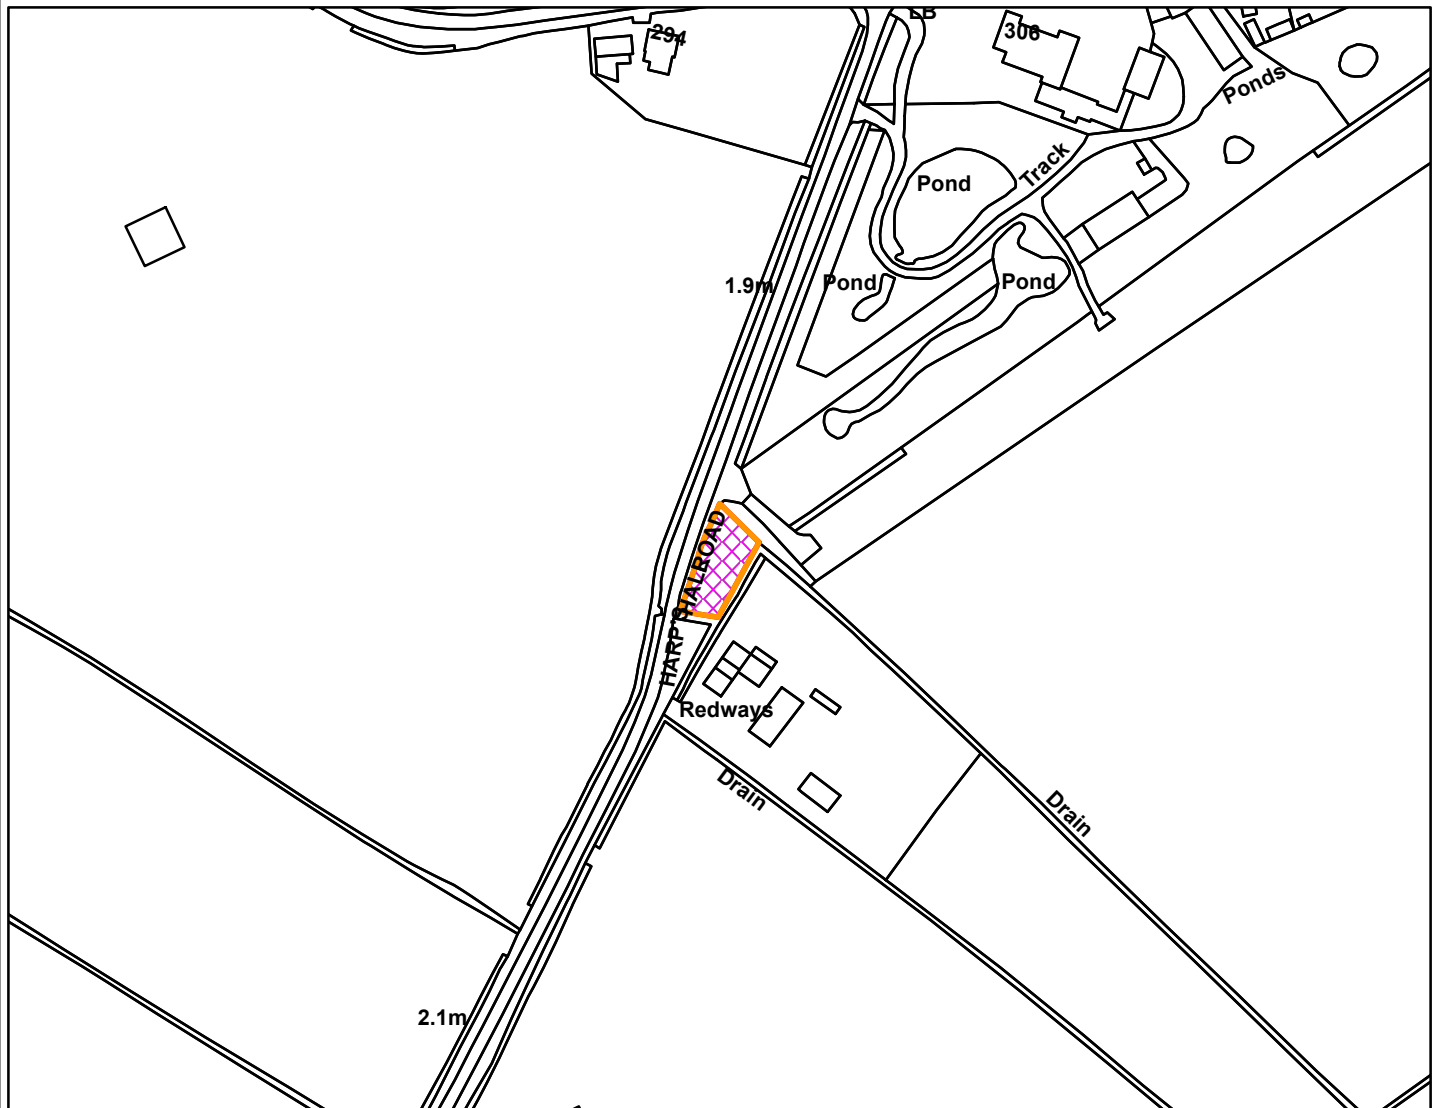

19/00937/F

Borough Council of  
King's Lynn &  
West Norfolk

Former Pear Tree Cottage Harps Hall Road Walton Highway PE14 7DL

**Legend**

**Scale:** 1:2,500

Reproduced from the Ordnance Survey map with permission of the Controller of His Majesty's Stationery Office © Crown Copyright 2023.

Unauthorised reproduction infringes Crown Copyright and may lead to prosecution or civil proceedings.

Organisation	BCKLWN
Department	Department
Comments	
Date	18/06/2024
MSA Number	0100024314